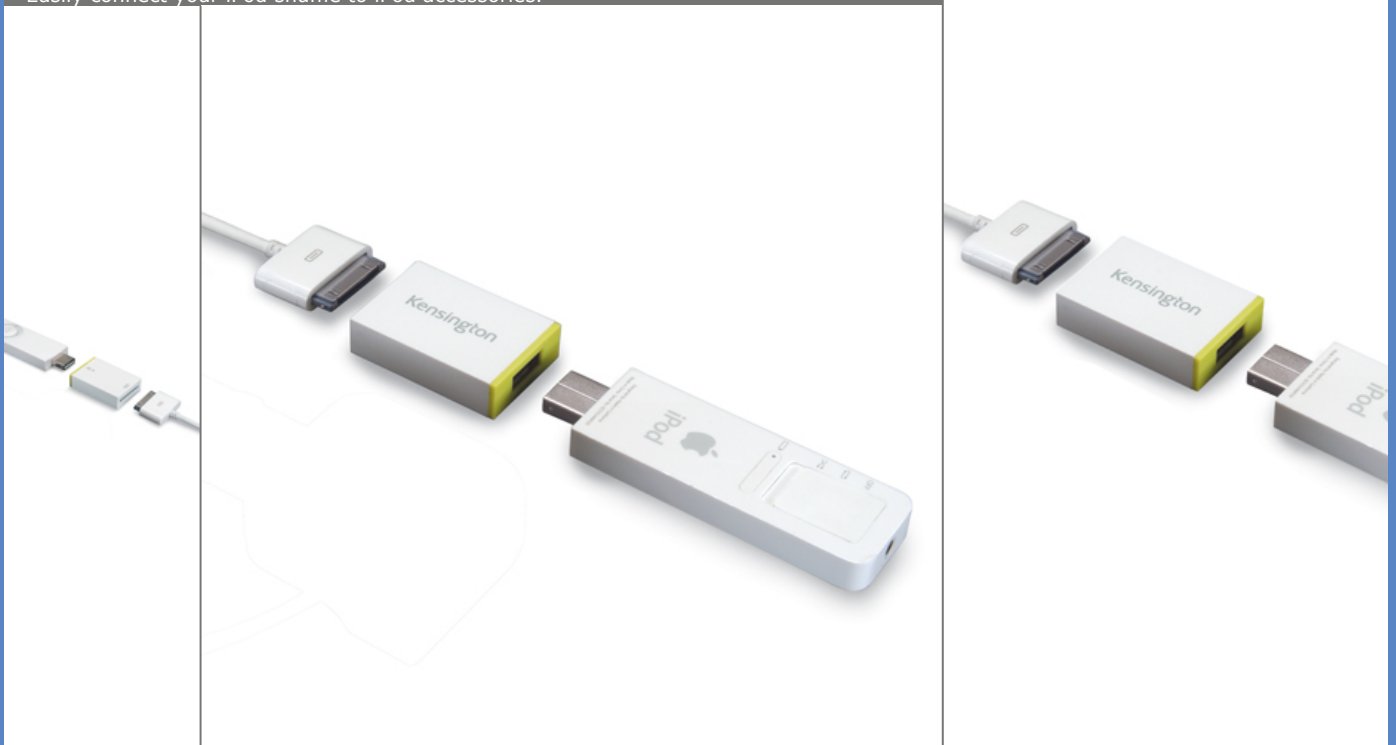

## Accessory Adapter for iPod® shuffle

Easily connect your iPod shuffle to iPod accessories.

Product Number **K33360**  
Sugg. Street Price **\$12.99**

Get more out of your iPod® shuffle! The Adapter for iPod Shuffle plugs into the USB connector on your iPod shuffle and lets you play your music or charge your shuffle through any accessory with an iPod dock connector. From docking stations and chargers to FM devices and speaker systems, the Adapter for iPod Shuffle lets you get maximum entertainment from your iPod shuffle.

### Features and Benefits

- Works with iPod® and iPod® mini accessories
- Simply attach it to your iPod® shuffle's USB connector and plug it into your favorite device
- No settings to change or software installations required
- Small, sleek and lightweight--just like your iPod® shuffle
- Compatible with chargers, FM transmitters, speakers and more\*.
- \*Not compatible with accessories that use remote controls or buttons to control iPod functions.

### Retail Package Dimensions

L x W x H	5.30" x 5.30" x 1.30"
Weight	0.21 lbs.
UPC#	085896333609
Unit Quantity	1

### Master Case Dimensions

L x W x H	8.70" x 6.50" x 6.50"
Weight	LBS
UPC#	50085896333604
Unit Quantity	5
Case cu. ft.	0.21'