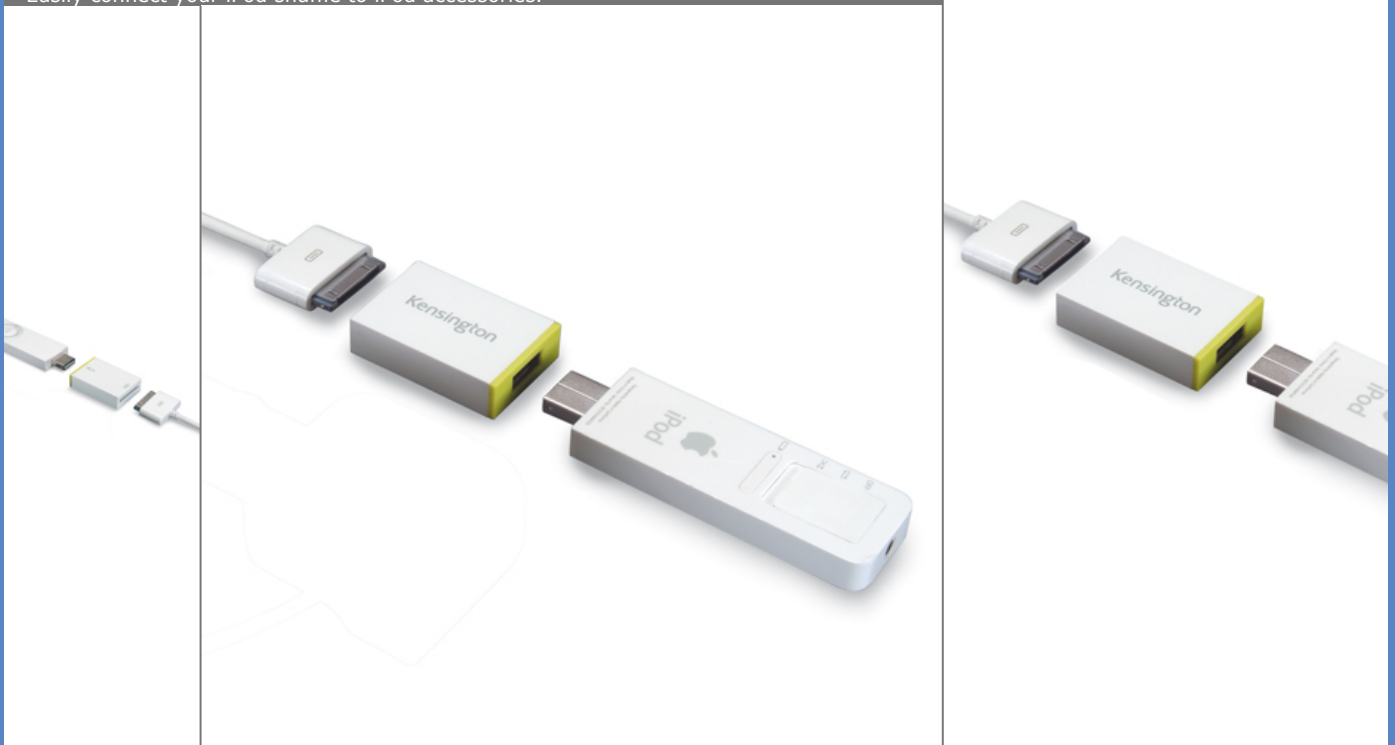

Accessory Adapter for iPod® shuffle

Easily connect your iPod shuffle to iPod accessories.

Product Number **K33360**
Sugg. Street Price **\$12.99**

Get more out of your iPod® shuffle! The Adapter for iPod Shuffle plugs into the USB connector on your iPod shuffle and lets you play your music or charge your shuffle through any accessory with an iPod dock connector. From docking stations and chargers to FM devices and speaker systems, the Adapter for iPod Shuffle lets you get maximum entertainment from your iPod shuffle.

Features and Benefits

- Works with iPod® and iPod® mini accessories
- Simply attach it to your iPod® shuffle's USB connector and plug it into your favorite device
- No settings to change or software installations required
- Small, sleek and lightweight--just like your iPod® shuffle
- Compatible with chargers, FM transmitters, speakers and more*.
- *Not compatible with accessories that use remote controls or buttons to control iPod functions.

Technical Specs

Retail Package Dimensions

L x W x H	5.30" x 5.30" x 1.30"
Weight	0.21 lbs.
UPC#	085896333609
Unit Quantity	1

Master Case Dimensions

L x W x H	8.70" x 6.50" x 6.50"
Weight	LBS
UPC#	50085896333604
Unit Quantity	5
Case cu. ft.	0.21'