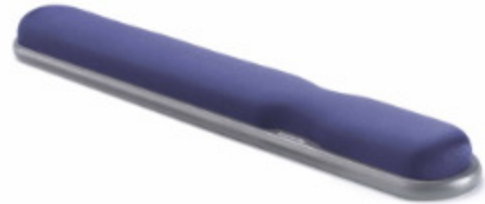

Height Adjustable Gel Keyboard Rest Blue

Dual height wrist support

Product Number 22702

Features and Benefits

- Gel comfort pillow designed to mould to the shape of your wrist and therefore distribute the pressure more evenly
- Twin height - simply remove the gel pillow, turn the base over and gain additional height
- Non-skid base
- Available in blue or black